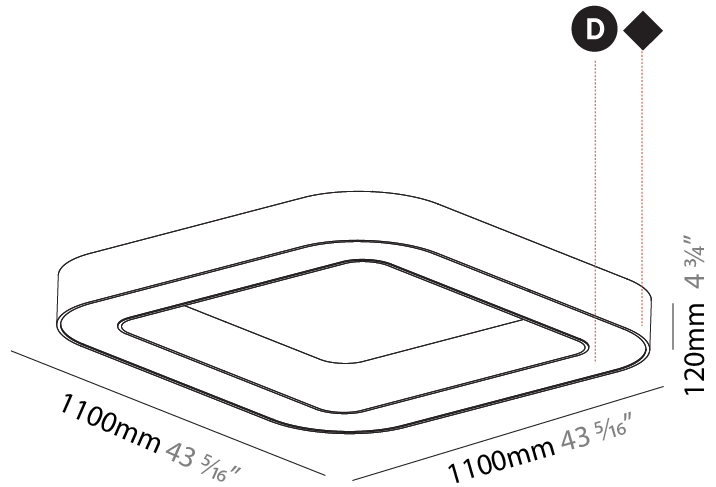

1. To build a product code in our configurator select the specify button on the base model # product page
2. To build a manual product code on this datasheet choose from the options listed below in blue font and add the suffix to the base model #

GENERAL

Series: Quantum
Brand: Prolicht
Division: Architectural
Mounting Type: Surface
Mounting Location: Ceiling
Subcategory: Ambient

PHYSICAL

Shape: Square
Length (mm): 1100
Length (in): 43 5/16
Width (mm): 1100
Width (in): 43 5/16
Height (mm): 120
Height (in): 4 3/4
Light Distribution: Direct
Weight (kg): 14.2
Weight (lbs): 31.24
Diffuser: PMMA - Opal or Micro-Prism
Fixture Finish: SSR / BKV / CWI / CRY / HAB / UFT / ITA / RUA / FTG / MYG / LOD / PUS / FRO / FUP / KIA / POP / BLS / SPG / MEY / GOH / GUM / CHC / COM / ABZ / JAG / OBR / MOS / ROR
Fixture Material: Aluminum

ELECTRICAL

Lamp Type: LED (Zhaga Standard)
Input Wattage (W): 60
Total Output Wattage (W): 48 / 38.4 (3500K)
Dimming: Non-Dimming / Phase Dimming (120Vac only) / 0-10V Dimming
Driver Included: Yes
Driver Location: Integrated
Driver Type: Constant Current - 120 / 277Vac
Driver Class: Class 2
Input Voltage (V): 120 - 277
Constant Current (MA): 350 / 1200 (3500K)

LED

Color Temperature (°K): 3000 / 3500 / 4000
Max. Delivered Lumen (lm): 5540 / 5733 / 5850
CRI: >80 CRI
Efficiency (%): 65
Lamp Life (hrs): 50000

OPTICAL

RATINGS AND CERTIFICATIONS

Certified By: Certified for North American Standards
IP rating: IP20