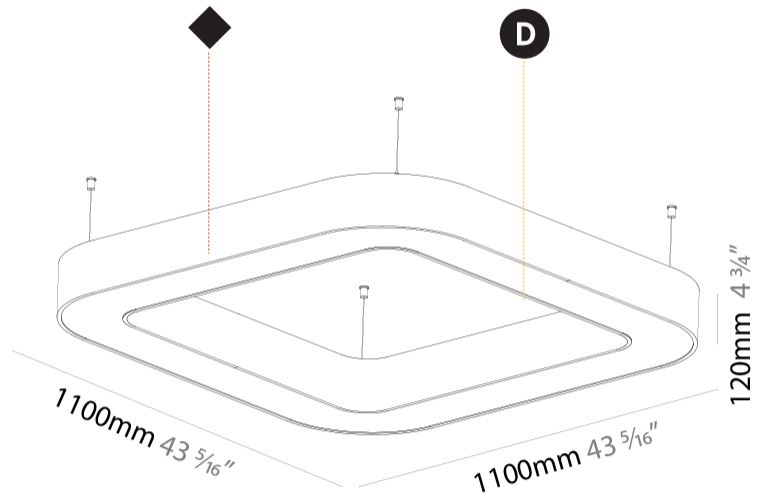

GENERAL

Series: Quantum
Brand: Prolicht
Division: Architectural
Mounting Type: Suspension
Mounting Location: Ceiling
Subcategory: Ambient

PHYSICAL

Shape: Square
Length (mm): 1100
Length (in): 43 ⁵/₁₆"
Width (mm): 1100
Width (in): 43 ⁵/₁₆"
Height (mm): 120
Height (in): 4 ³/₄"
Max. Overall Height (mm): 2120
Max. Overall Height (in): 83 ⁷/₁₆"
Light Distribution: Direct
Weight (kg): 13.125
Weight (lbs): 28.88
Diffuser: PMMA - Opal or Micro-Prism
Fixture Finish: SSR / BKV / CWI / CRY / HAB / UFT / ITA / RUA / FTG / MYG / LOD / PUS / FRO / FUP / KIA / POP / BLS / SPG / MEY / GOH / GUM / CHC / COM / ABZ / JAG / OBR / MOS / ROR
Fixture Material: Aluminum

ELECTRICAL

Lamp Type: LED (Zhaga Standard)
Input Wattage (W): 60
Total Output Wattage (W): 48 / 38.4 (3500K)
Dimming: Non-Dimming / Phase Dimming (120Vac only) / 0-10V Dimming
Driver Included: Yes
Driver Location: Integrated
Driver Type: Constant Current - 120 / 277Vac
Driver Class: Class 2
Input Voltage (V): 120 - 277
Constant Current (MA): 350 / 1200 (3500K)

LED

Color Temperature (°K): 3000 / 3500 / 4000
Max. Delivered Lumen (lm): 5540 / 5733 / 5850
CRI: >80 CRI
Efficiency (%): 65
Lamp Life (hrs): 50000

OPTICAL

RATINGS AND CERTIFICATIONS

Certified By: Certified for North American Standards
IP rating: IP20